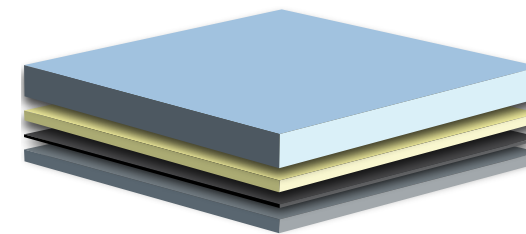

COLOR SYSTEMS

Fluropon®, WeatherXL® and Polyester Systems:

1. 0.75 mil nominal Top Color Coat
2. 0.25 mil nominal Primer
3. Metal Substrate

For color suitability, testing codes data and pricing, contact your local representative or visit metlspan.com for more information.

Pricing varies depending on colors, quantity and gauge. All colors shown are approximate to actual finish colors.

Colors shown are for preliminary selection only. **Printed colors can vary from actual painted material, request a metal color chip prior to a final color selection.** Color warranties vary based upon color. Contact Metl-Span for full warranty information.

Descriptions and specifications contained herein were in effect at the time this publication was approved for printing. In a continuing effort to refine and improve products, Metl-Span reserves the right to discontinue products at any time or change specifications and/or designs without incurring obligation. To ensure you have the latest information available, please inquire or visit our website at metlspan.com.

Metl-Span has 61 listings with (CRRC) Cool Roof Rating Council. Visit coolroofs.org to view color listings.

*US Department of Agriculture (USDA) Compliant

★ENERGY STAR® Qualified